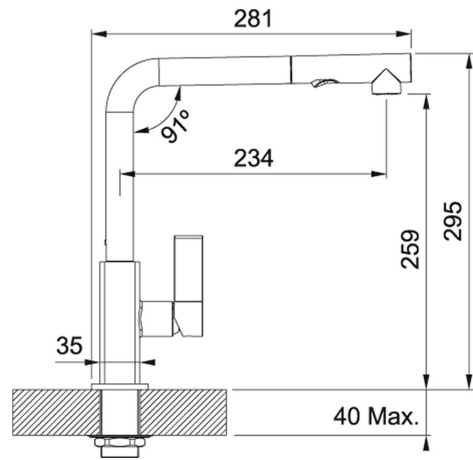

Maris Pull Out Spray Chrome | 115.0392.357

FAMILY : **Taps** | SERIE : **Maris** | INSTALLATION TYPE : **Tap standing** | INSTALLATION TYPE : **Worktop/Sink** | INSTALLATION TYPE : **WORKTOP** | PRODUCT LINE : **Maris** | INSTALLATION TYPE : **Taps** | FINISH : **Chrome** | MODEL : **Pull Out Spray**

TECHNICAL DATA

Version	PULL-OUT-SPRAY
Tap Pressure	High Pressure
Cartridge	CERAMIC-DISCS-Ø-25
Tap Operation	Side Lever
Diameter	Ø-35-MM
Height Overall	295.00 mm
Height to End of Spout	259.00 mm
Spout reach	234.00 mm
Tap rotation	360 °
Type	CERAMIC-CARTRIDGE
Position of lever	RIGHT
Flexible	STAINLESS-STEEL
Suggested product	COUPLE-OF-FILTERS-0399470
Cabinet	Ø-50-MM
Type of aerator	laminar
Spray	Full and Needle Spray

FEATURES

-  Single lever  Tap hole 35 mm
-  Lockwasher  Warranty_2_3

MARIS DOCGETTA MARIS WITH PULL-OUT SPRAY