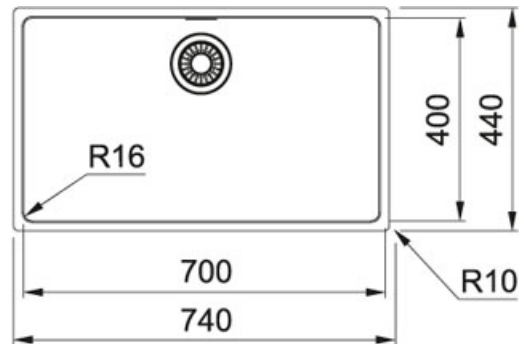

Maris MRX 210-70 Stainless Steel | 127.0525.285

FAMILY : **Sinks** | SERIE : **Maris** | FINISH : **Stainless Steel** | INSTALLATION TYPE : **Inset** | MODEL : **MRX 210-70** |
 INSTALLATION TYPE : **Flushmount** | INSTALLATION TYPE : **Slim-Top**

TECHNICAL DATA

Surface Finish	X-BRUSHED/SATIN
Type of Material	STAINLESS-STEEL
Waste Outlet Diameter	3-1/2"
Length overall	740.00 mm
Width overall	440.00 mm
Cabinet Size	800.00 mm
Depth of large bowl	180.00 mm
Width of large bowl	400.00 mm
Length of large bowl	700.00 mm
Cutout Length	710.00 mm
Cutout Width	410.00 mm
Cabinet	80
Cut-Out	SEE-INSTRUCTION-MANUAL

FEATURES

	Waste outlet 3.5_1		Inset
---	-----------------------	---	-------