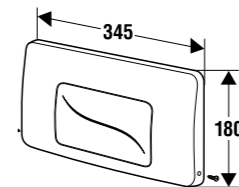

Technical drawing

Gala start-stop flushing plate for a single flush

Installation method

- Installation on concealed flushing cisterns

Properties

- Quality ASA material (plastic) or ABS for chrome plating

Technical data

- For single flush
- The flushing plate for a single flush has a stop function
- Frontal activation

The product contains:

- All parts necessary to install flushing plate
- Supporting frame
- Retaining elements
- Adjustment screws

Suitable for flushing cistern type 182.0400, 180.000, 80.000, 190.0400, 192.0400

Gala

Item No.	Ident	Version
530-5280	(223792)	white
530-5345	(236795)	pergamon
530-5286	(236794)	manhattan
530-2728	(227702)	matt chrome