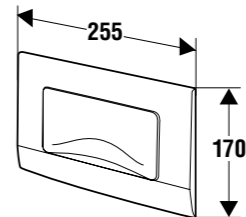

Technical drawing

Dots start-stop flushing plate for a single flush and Dots Duo for a dual flush

Installation method

- Installation on concealed flushing cisterns

Properties

- Quality ASA material (plastic) or ABS for chrome plating
- No tools are necessary for installation