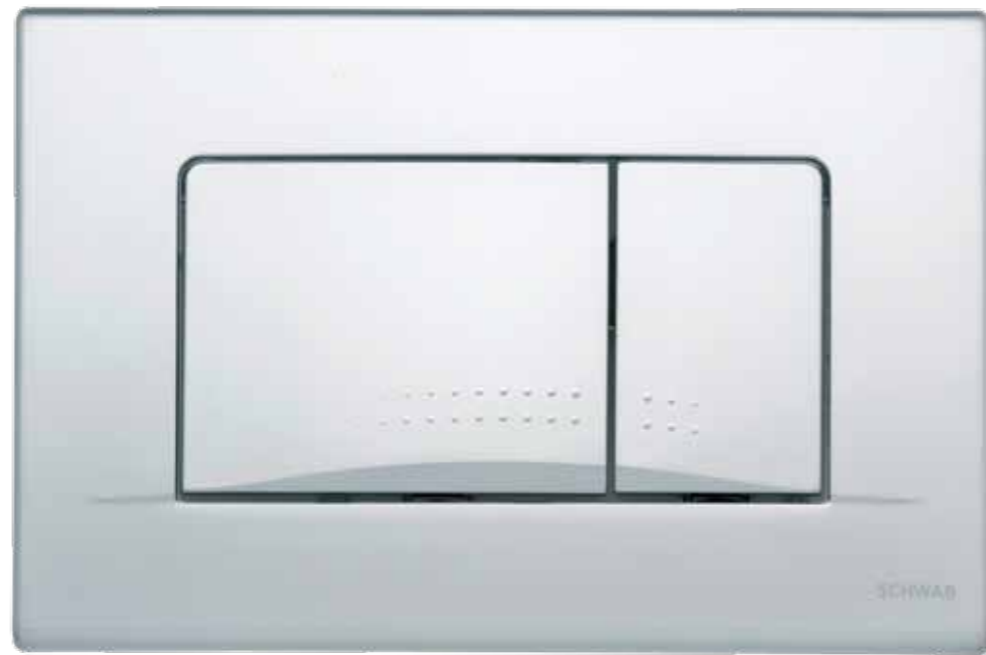

Dots Duo

matt chrome