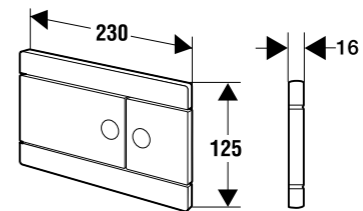

Technical drawing

Line flushing plate for a dual flush

Installation method

- Installation on concealed flushing cisterns

Properties

- Quality ASA material (plastic) or ABS for chrome plating

Technical data

- For dual flush
- Frontal or upper activation