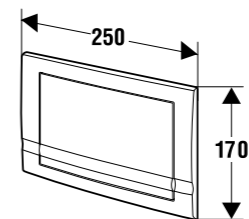

gloss chrome

gloss/matt chrome

Technical drawing

Riva Mini start-stop flushing plate for a single flush and Riva Duo Mini for a dual flush

Installation method

- Installation on concealed flushing cisterns

Properties