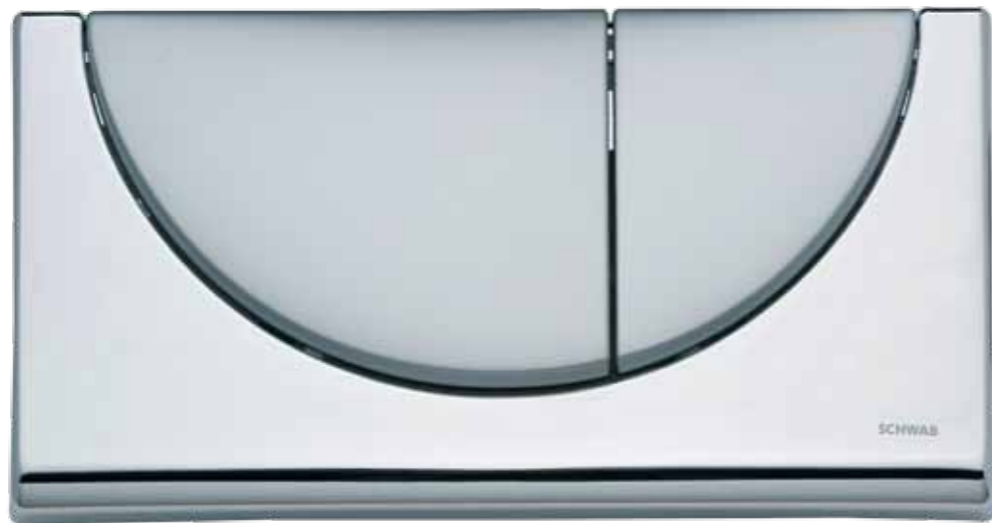

Viva

Technical drawing

Viva flushing plate for a dual flush

Installation method

- Installation on concealed flushing cisterns

Properties

- Quality ASA material (plastic) or ABS for chrome plating

Technical data

- For dual flush
- Frontal activation

The product contains:

- All parts necessary to install flushing plate
- Supporting frame
- Retaining elements
- Adjustment screws

Suitable for flushing cistern type 182.0400, 192.0400

Viva

Item No.	Ident	Version
540-8320	(227556)	white
540-8356	(231156)	pergamon
540-8406	(231158)	manhattan
540-8321	(227602)	matt chrome
540-8397	(227203)	gloss chrome
540-8519	(235544)	gloss/matt chrome