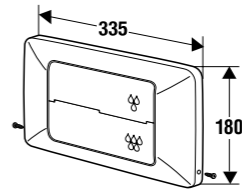

chrome-nickel steel

chrome-nickel steel

chrome-nickel steel

Technical drawing

Vista start-stop flushing plate for a single flush and Vista for a dual flush

Installation method

- Installation on concealed flushing cisterns