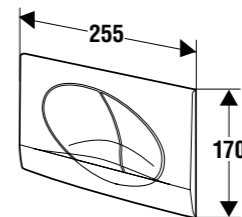

Technical drawing

Ovate start-stop flushing plate for a single flush and Ovate Duo for a dual flush

Installation method

- Installation on concealed flushing cisterns

Properties

- Quality ASA material (plastic) or ABS for chrome plating
- No tools are necessary for installation