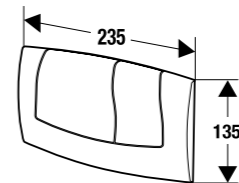

white

white

matt chrome

gloss/matt chrome

Technical drawing

Onda flushing plate for a dual flush

Installation method

- Installation on concealed flushing cisterns