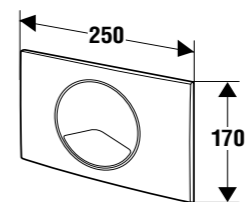

white

matt chrome

gloss chrome

gloss/matt chrome

Technical drawing

Point start-stop flushing plate for a single flush and Point Duo for a dual flush

Installation method

- Installation on concealed flushing cisterns