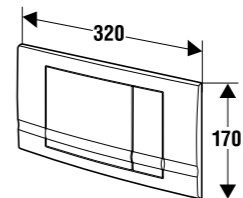

gloss chrome

gloss/matt chrome

Technical drawing

Riva start-stop flushing plate for a single flush and Riva Duo for a dual flush

Installation method

- Installation on concealed flushing cisterns

Properties

- Quality ASA material (plastic) or ABS for chrome plating