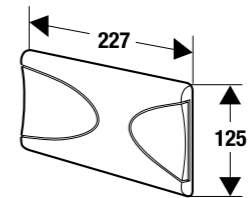

Technical drawing

Targa flushing plate for a dual flush

Installation method

- Installation on concealed flushing cisterns

Properties

- Quality ASA material (plastic) or ABS for chrome plating

Technical data