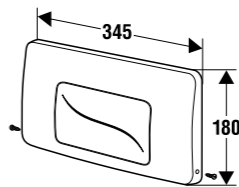

Gala S

matt chrome

white

matt chrome

Technical drawing

Gala-S start-stop flushing plate for a single flush

Installation method

- Installation on concealed flushing cisterns