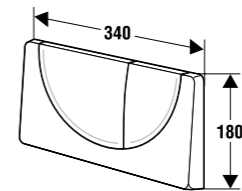

Viva flushing plate for a dual flush

Installation method

- Installation on concealed flushing cisterns

Properties

- Quality ASA material (plastic) or ABS for chrome plating

Technical data

- For dual flush
- Frontal activation