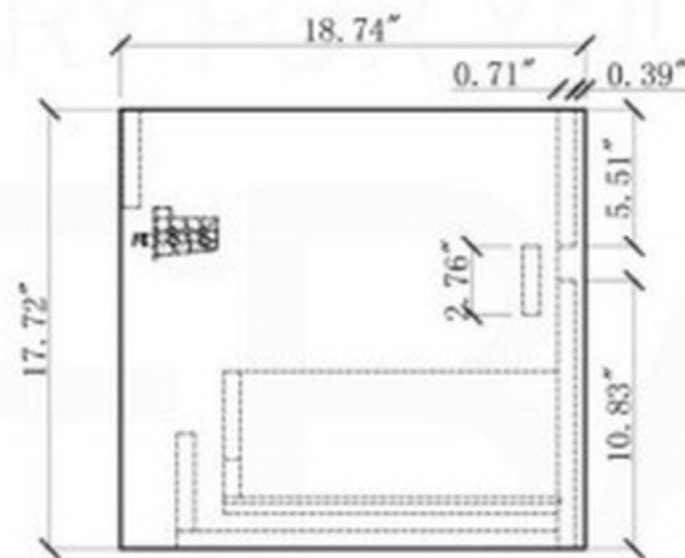

Dimensions:	width	depth	height
inches	31.26"	18.74"	17.72"
mm	794	476	450

NOTE: DIMENSIONS AND TECHNICAL DETAILS ARE SUBJECT TO CHANGE WITHOUT NOTICE

WITH SINK 0.39"H

SECTION B-B