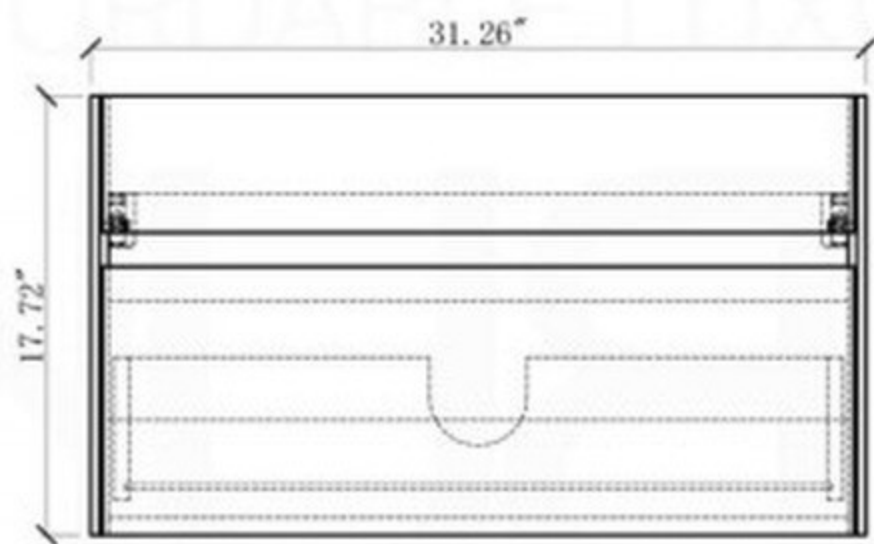

Dimensions:	width	depth	height
inches	31.26"	18.74"	17.72"
mm	794	476	450

NOTE: DIMENSIONS AND TECHNICAL DETAILS ARE SUBJECT TO CHANGE WITHOUT NOTICE

WITH SINK 0.39"H

SECTION B-B