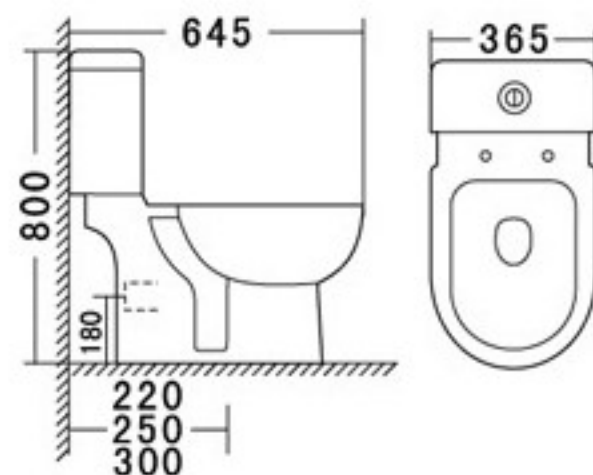

Code: 2341A

直冲式分体坐便器(横排)
Washdown Two-piece Closet(P-trap)
Size: 645×365×800mm
S-trap, 220, 250, 300mm Roughing-in
P-trap, 180mm Roughing-in

Code: 2341B

立柱盆
Pedestal Basin
Size: 600×445×860mm
Fixing to wall back

Code: 2341C

妇洗器
Bidet
Size: 495×365×420mm
Fixing to wall back