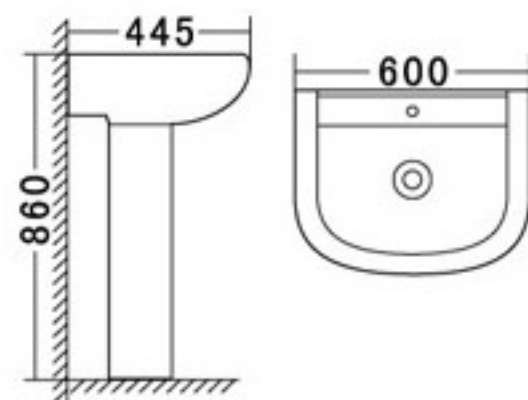

Code: 2341A

直冲式分体坐便器(横排)
Washdown Two-piece Closet(P-trap)
Size: 645×365×800mm
S-trap, 220, 250, 300mm Roughing-in
P-trap, 180mm Roughing-in

Code: 2341B

立柱盆
Pedestal Basin
Size: 600×445×860mm
Fixing to wall back

Code: 2341C

妇洗器
Bidet
Size: 495×365×420mm
Fixing to wall back