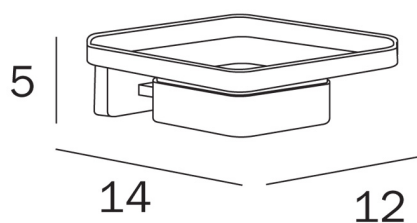

TECHNICAL DESIGN