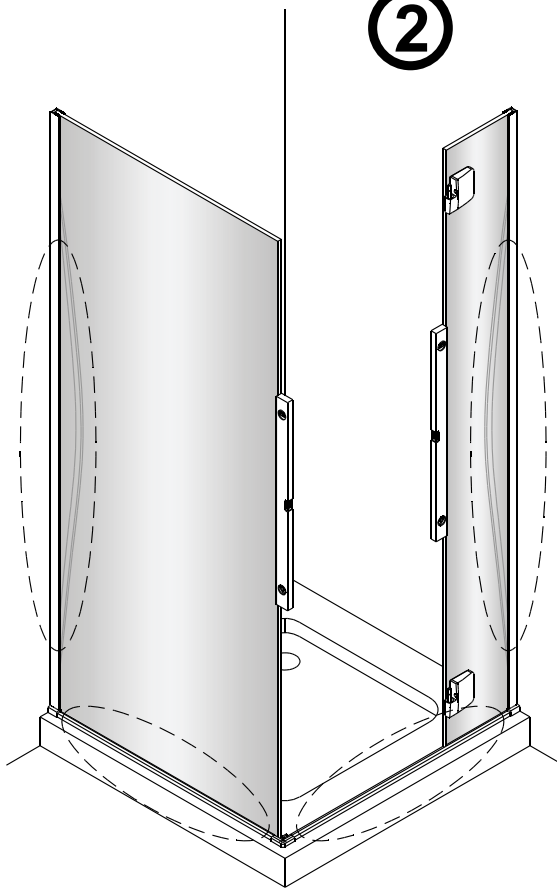

SDA7-L Instruction Manual

1 x1	2 x2	3 x2 ST4x40	4 x2	5 x2	6 x1	7 x2	8 x4	9 x2 M4x8
10 x1	11 x1 Long	12 x1 Short	13 x1	14 x8	15 x1	16 x1	17 x2	18 x6 ST4x40
19 x2	20 x1	21 x1 Short	22 x2	23 x1	24 x1 ST4x30	25 x1	26 x1	27 x1
28 x1 Long	29 x1	30 x1	31 x1 1.5mm 2.5mm 5mm	32 x1				

1

2

3

4

5

**Choice 1:
on the tray**

**Choice 2:
on the floor**

6

7

8

11

Tear the double side tape.

Protective film

Note: The protective film on cover shall be torn off.

12