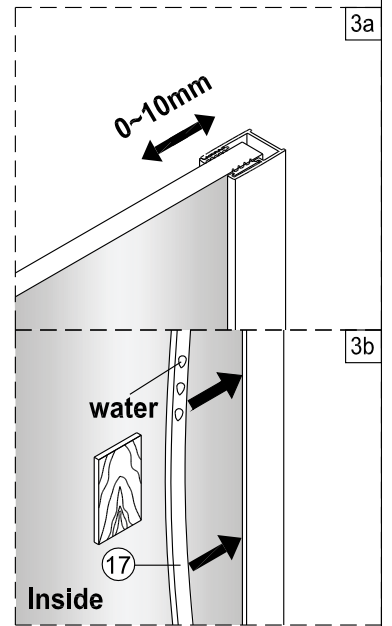

SDA7-L Instruction Manual

1 x1	2 x2	3 x2 ST4x40	4 x2	5 x2	6 x1	7 x2	8 x4	9 x2 M4x8
10 x1	11 x1 Long	12 x1 Short	13 x1	14 x8	15 x1	16 x1	17 x2	18 x6 ST4x40
19 x2	20 x1	21 x1 Short	22 x2	23 x1	24 x1 ST4x30	25 x1	26 x1	27 x1
28 x1 Long	29 x1	30 x1	31 x1 1.5mm 2.5mm 5mm	32 x1				

1

2

3

4

5

**Choice 1:
on the tray**

**Choice 2:
on the floor**

6

7

8

11

Tear the double side tape.

Protective film

Note: The protective film on cover shall be torn off.

12