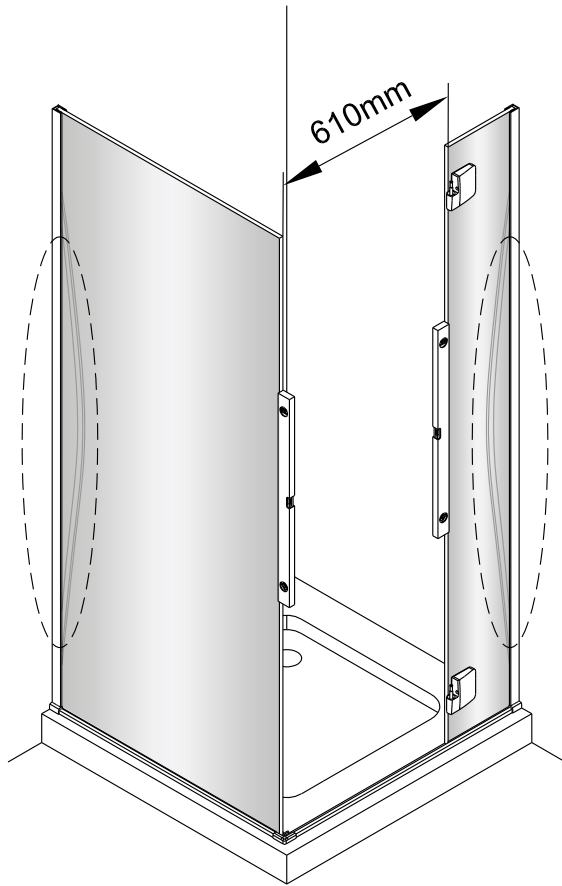

SDA7-L Instruction Manual

1 x1	2 x2	3 x2 ST4x40	4 x2	5 x2	6 x1	7 x2	8 x4	9 x2 M4x8
10 x1	11 x1 Long	12 x1 Short	13 x1	14 x8	15 x1	16 x1	17 x2	18 x6 ST4x40
19 x2	20 x1	21 x1 Short	22 x2	23 x1	24 x1 ST4x30	25 x1	26 x1	27 x1
28 x1 Long	29 x1	30 x1	31 x1 1.5mm 2.5mm 5mm	32 x1				

1

2

3

4

5

**Choice 1:
on the tray**

**Choice 2:
on the floor**

6

7

8

11

Tear the double side tape.

Protective film

Note: The protective film on cover shall be torn off.

12