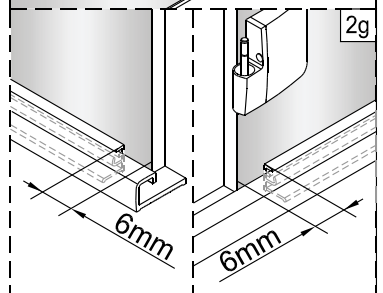

SDA7-L Instruction Manual

1 x1	2 x2	3 x2 ST4x40	4 x2	5 x2	6 x1	7 x2	8 x4	9 x2 M4x8
10 x1	11 x1 Long	12 x1 Short	13 x1	14 x8	15 x1	16 x1	17 x2	18 x6 ST4x40
19 x2	20 x1	21 x1 Short	22 x2	23 x1	24 x1 ST4x30	25 x1	26 x1	27 x1
28 x1 Long	29 x1	30 x1	31 x1 1.5mm 2.5mm 5mm	32 x1				

1

2

3

4

5

**Choice 1:
on the tray**

**Choice 2:
on the floor**

6

7

8

11

Tear the double side tape.

Protective film

Note: The protective film on cover shall be torn off.

12