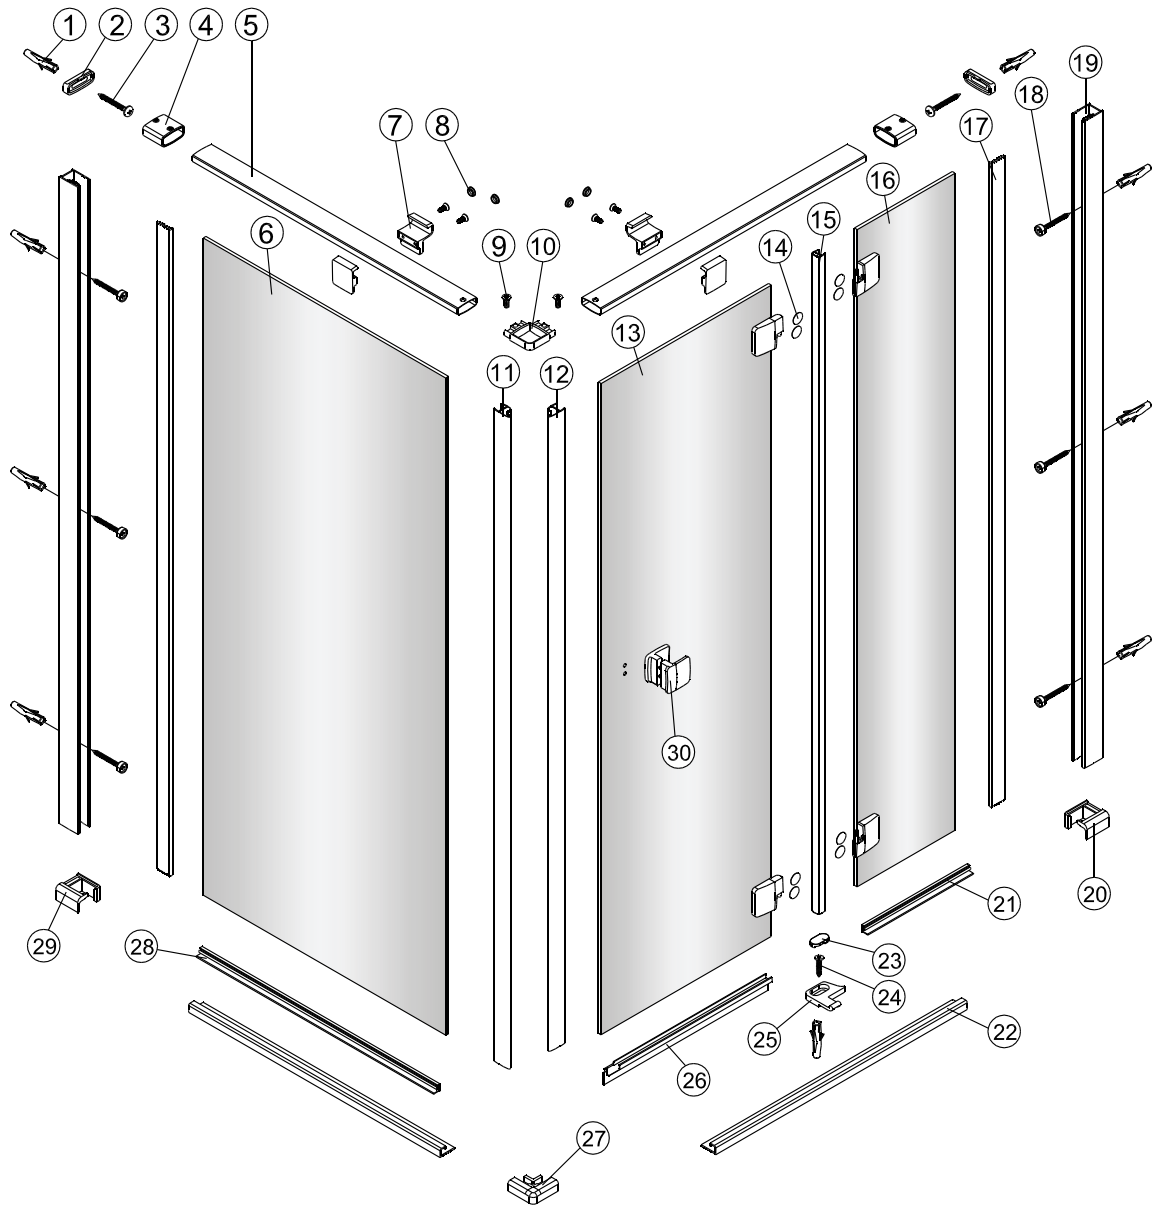

SDA7-L Instruction Manual

1 x1	2 x2	3 x2 ST4x40	4 x2	5 x2	6 x1	7 x2	8 x4	9 x2 M4x8
10 x1	11 x1 Long	12 x1 Short	13 x1	14 x8	15 x1	16 x1	17 x2	18 x6 ST4x40
19 x2	20 x1	21 x1 Short	22 x2	23 x1	24 x1 ST4x30	25 x1	26 x1	27 x1
28 x1 Long	29 x1	30 x1	31 x1 1.5mm 2.5mm 5mm	32 x1				

1

2

3

4

5

**Choice 1:
on the tray**

**Choice 2:
on the floor**

6

7

8

11

Tear the double side tape.

Protective film

Note: The protective film on cover shall be torn off.

12