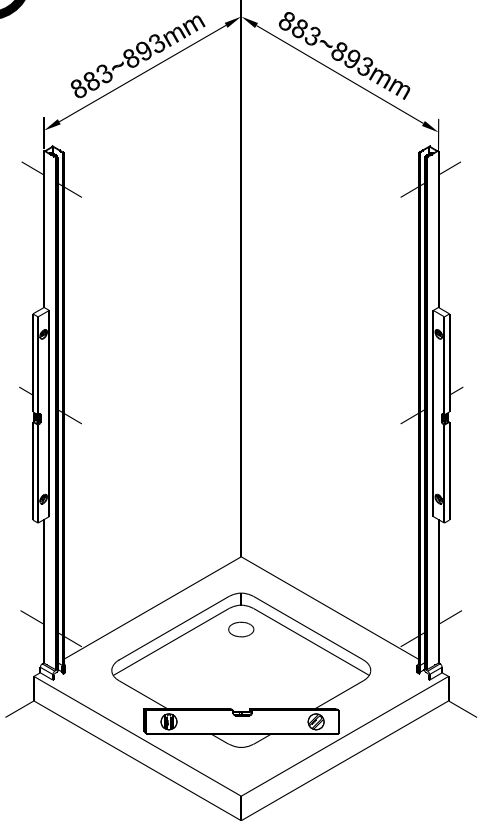

SDA7-L Instruction Manual

1 x1	2 x2	3 x2 ST4x40	4 x2	5 x2	6 x1	7 x2	8 x4	9 x2 M4x8
10 x1	11 x1 Long	12 x1 Short	13 x1	14 x8	15 x1	16 x1	17 x2	18 x6 ST4x40
19 x2	20 x1	21 x1 Short	22 x2	23 x1	24 x1 ST4x30	25 x1	26 x1	27 x1
28 x1 Long	29 x1	30 x1	31 x1 1.5mm 2.5mm 5mm	32 x1				

1

2

3

4

5

**Choice 1:
on the tray**

**Choice 2:
on the floor**

6

7

8

11

Tear the double side tape.

Protective film

Note: The protective film on cover shall be torn off.

12