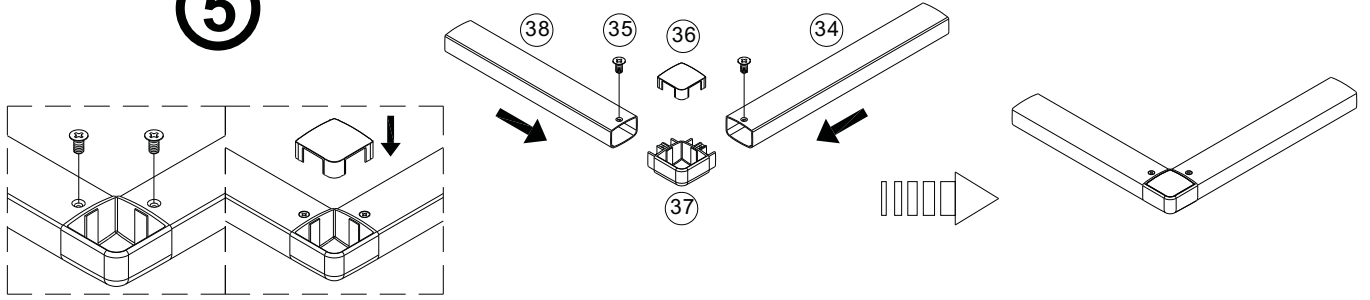

# SYM7-AL

3

Clean the glass with alcohol prep pad . Then installation the waterproof strip. (Tear the double-side tap and install at the same time .)

4

5

6

7a

7