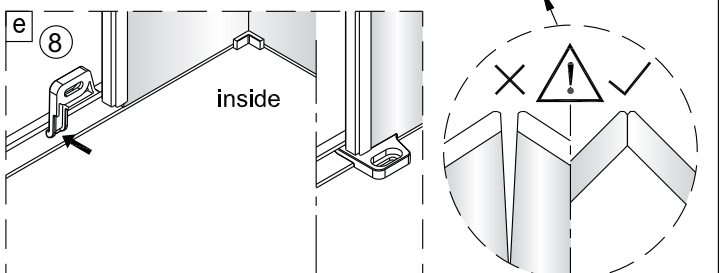

# SYM7-AL

3

Clean the glass with alcohol prep pad . Then installation the waterproof strip. (Tear the double-side tap and install at the same time .)

4

5

6

7a

7