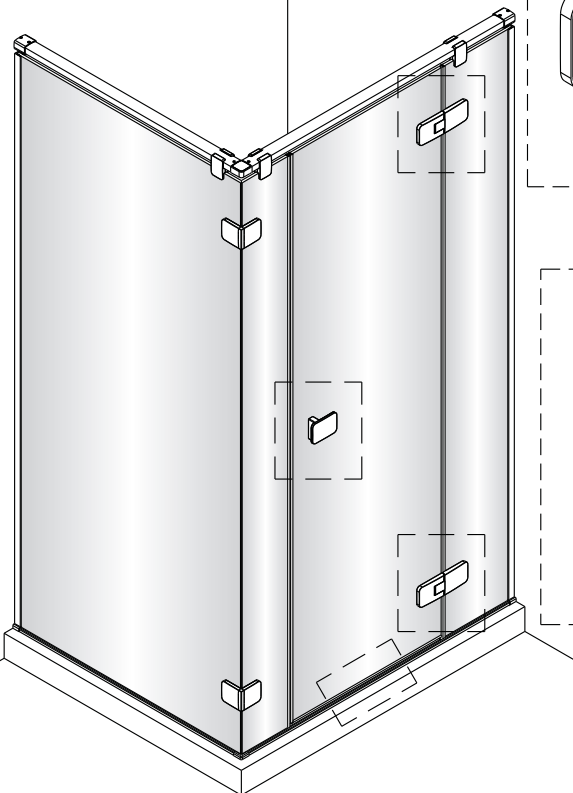

# SYM7-AL

3

Clean the glass with alcohol prep pad . Then installation the waterproof strip. (Tear the double-side tap and install at the same time .)

4

5

6

7a

7

7b

10b

Choice 1:  
on the tray

Choice 2:  
on the floor

10c

10

11

Clean the handle cap and hinge cap with alcohol prep pad.

Tear off double-sided adhesive tape.

inside