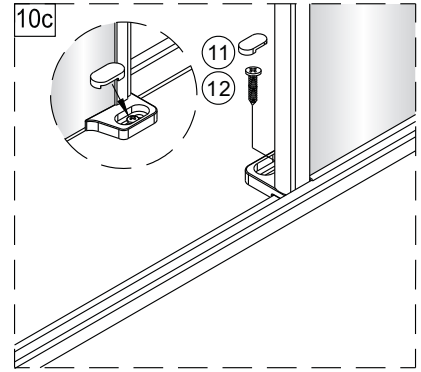

# SYM7-AL

3

Clean the glass with alcohol prep pad . Then installation the waterproof strip. (Tear the double-side tap and install at the same time .)

4

5

6

7a

7

7b

10b

Choice 1:  
on the tray

Choice 2:  
on the floor

10c

10

11

Clean the handle cap and hinge cap with alcohol prep pad.

Tear off double-sided adhesive tape.

inside