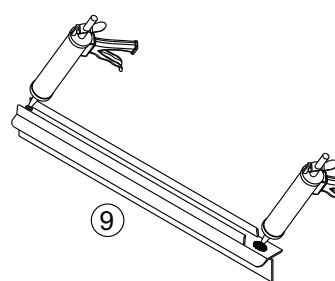

# SYM7-AL

3

Clean the glass with alcohol prep pad . Then installation the waterproof strip. (Tear the double-side tap and install at the same time .)

4

5

6

7a

7

7b

10b

Choice 1:  
on the tray

Choice 2:  
on the floor

10c

10

11

Clean the handle cap and hinge cap with alcohol prep pad.

Tear off double-sided adhesive tape.

inside