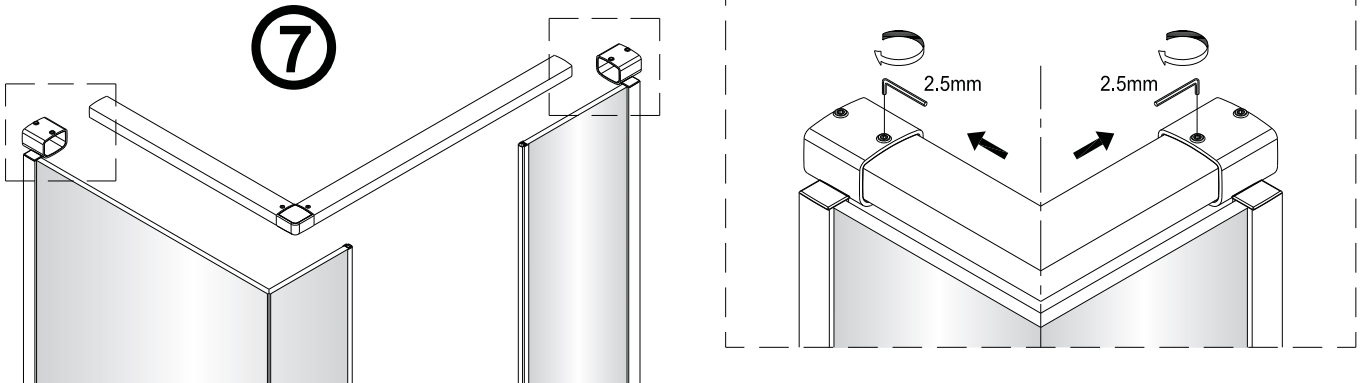

# SYM7-AL

3

Clean the glass with alcohol prep pad . Then installation the waterproof strip. (Tear the double-side tap and install at the same time .)

4

5

6

7a

7