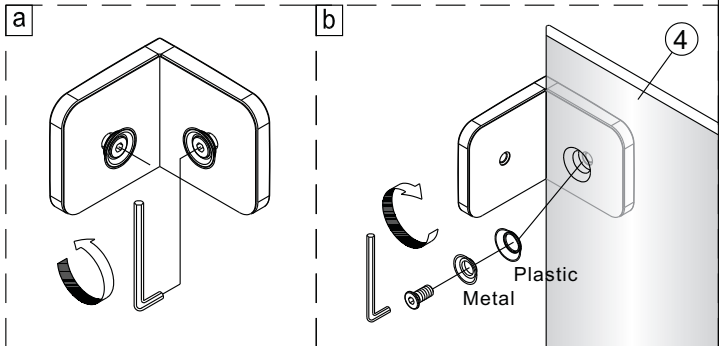

# SYM7-AL

3

Clean the glass with alcohol prep pad . Then installation the waterproof strip. (Tear the double-side tap and install at the same time .)

4

5

6

7a

7