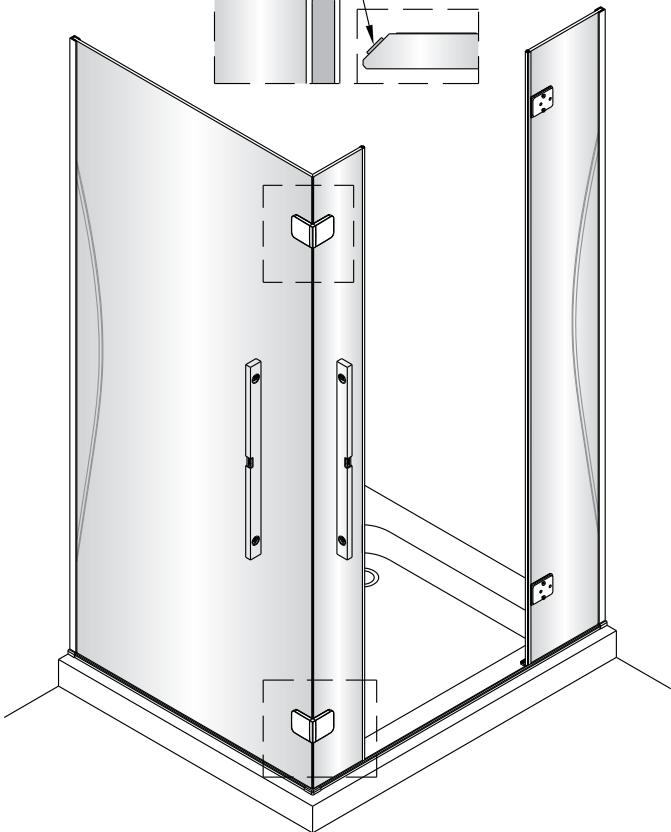

# SYM7-AL

3

Clean the glass with alcohol prep pad . Then installation the waterproof strip. (Tear the double-side tap and install at the same time .)

4

5

6

7a

7

Tear off double-sided adhesive tape.

inside