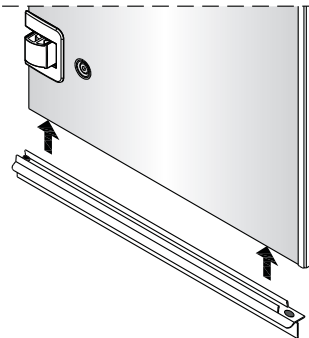

# SYM7-AL

3

Clean the glass with alcohol prep pad . Then installation the waterproof strip. (Tear the double-side tap and install at the same time .)

4

5

6

7a

7

7b

10b

Choice 1:  
on the tray

Choice 2:  
on the floor

10c

10

11

Clean the handle cap and hinge cap with alcohol prep pad.

Tear off double-sided adhesive tape.

inside