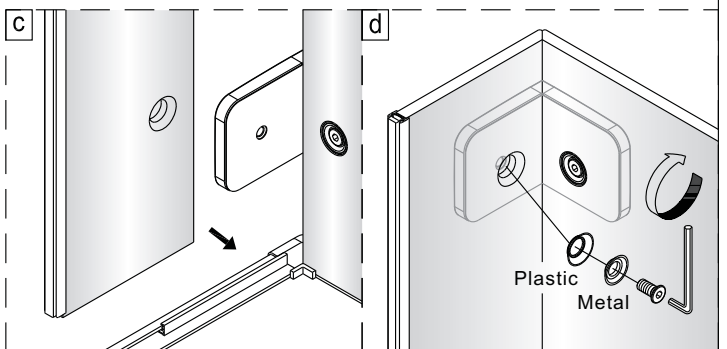

# SYM7-AL

3

Clean the glass with alcohol prep pad . Then installation the waterproof strip. (Tear the double-side tap and install at the same time .)

4

5

6

7a

7