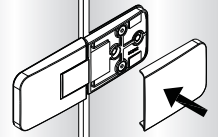

# SYM7-AL

3

Clean the glass with alcohol prep pad . Then installation the waterproof strip. (Tear the double-side tap and install at the same time .)

4

5

6

7a

7

7b

10b

Choice 1:  
on the tray

Choice 2:  
on the floor

10c

10

11

Clean the handle cap and hinge cap with alcohol prep pad.

Tear off double-sided adhesive tape.

inside