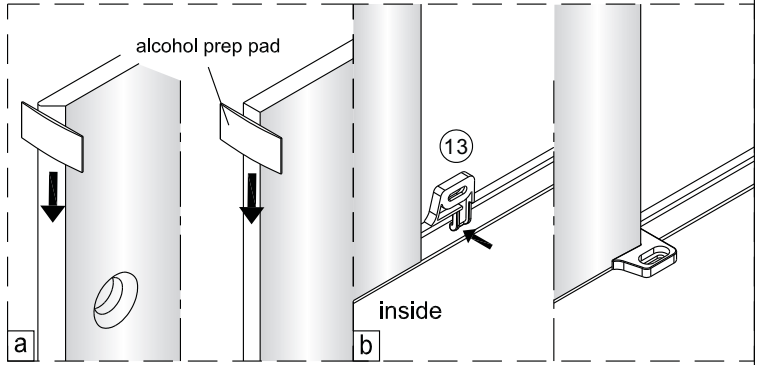

# SYM7-AL

3

Clean the glass with alcohol prep pad . Then installation the waterproof strip. (Tear the double-side tap and install at the same time .)

4

5

6

7a

7