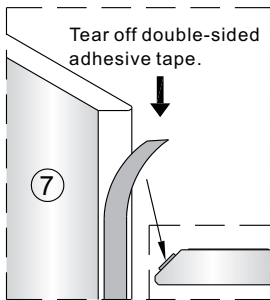

# SYM7-AL

3

Clean the glass with alcohol prep pad . Then installation the waterproof strip. (Tear the double-side tap and install at the same time .)

4

5

6

7a

7

Tear off double-sided adhesive tape.

inside