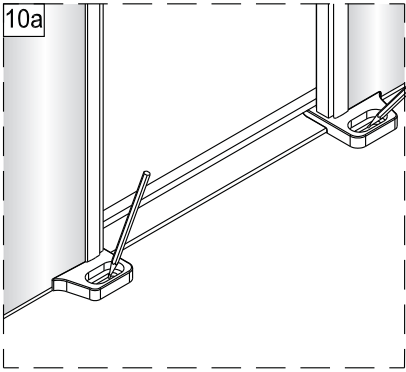

10b

Choice 1:
on the tray

Choice 2:
on the floor

10c

10

11

Clean the handle cap and hinge cap with alcohol prep pad.

Tear off double-sided adhesive tape.

inside