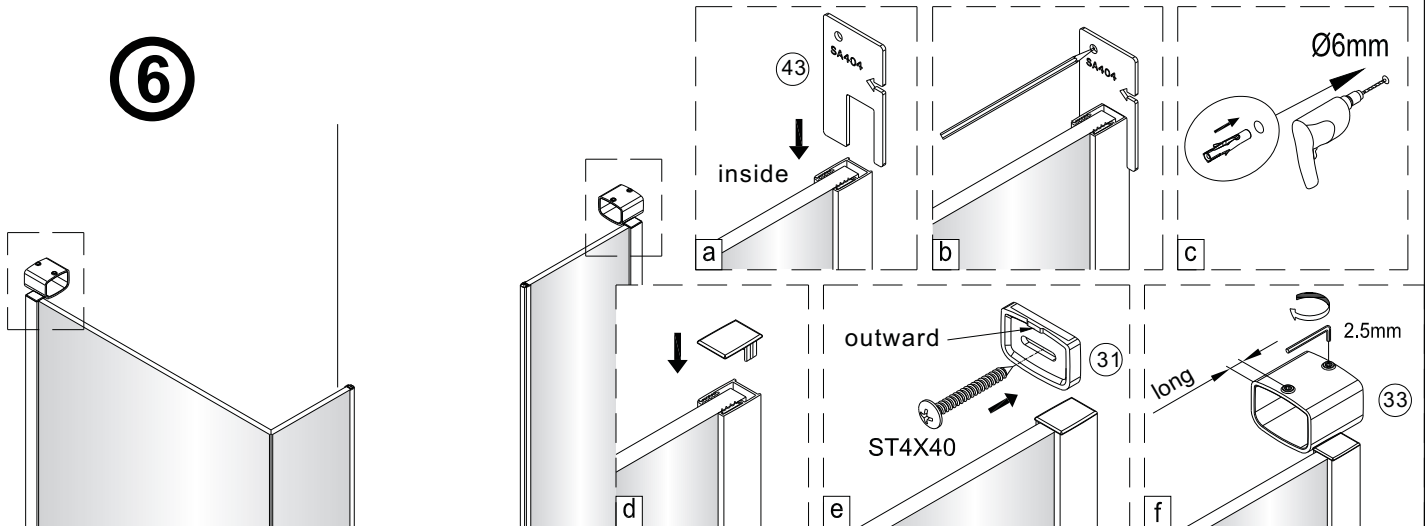

# SYM7-AL

3

Clean the glass with alcohol prep pad . Then installation the waterproof strip. (Tear the double-side tap and install at the same time .)

4

5

6

7a

7

Tear off double-sided adhesive tape.

inside