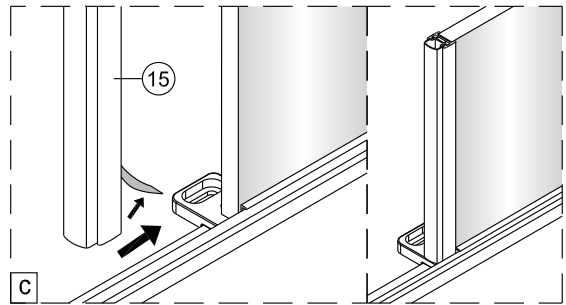

# SYM7-AL

3

Clean the glass with alcohol prep pad . Then installation the waterproof strip. (Tear the double-side tap and install at the same time .)

4

5

6

7a

7