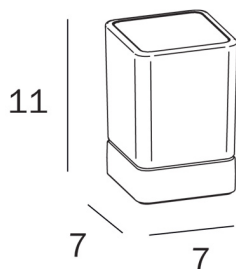

LEA

COD A1810Z

Tabletop tumbler holder with
satined glass tumbler

TECHNICAL DESIGN

LEA

FINISHES

-  **CR** Chrome-plated
-  **DR** Gilded
-  **BZ** Bronzed
-  **NE** Mat black
-  **WM** Mat white
-  **AC** Brushed nickel
-  **CF** Glossy black chrome
-  **OR** Glossy rose-coloured gilded
-  **CG** Brushed black chrome
-  **OS** Brushed rose-coloured gilded