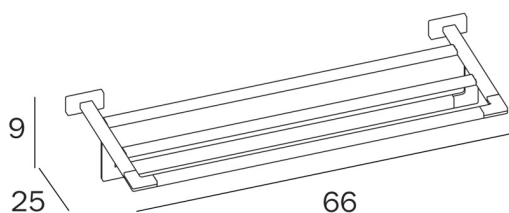

LEA

COD A18680

Bath towel holder, centre distance
60 cm

TECHNICAL DESIGN

LEA

FINISHES

CR Chrome-plated

DR Gilded