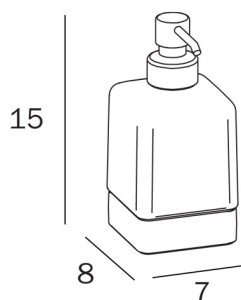

LEA

COD A1812Z

Tabletop soap dispenser with
satin glass container and
chrome-plated brass pump

TECHNICAL DESIGN

LEA

FINISHES

CR Chrome-plated

DR Gilded