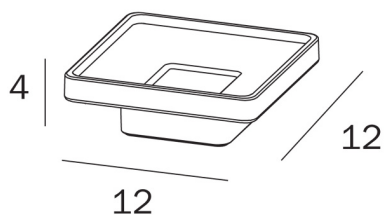

TECHNICAL DESIGN