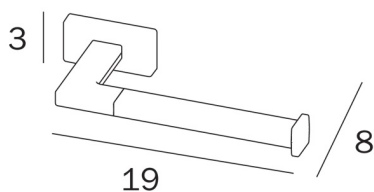

LEA

COD A1825A

Paper holder

TECHNICAL DESIGN

LEA

FINISHES

CR Chrome-plated

DR Gilded