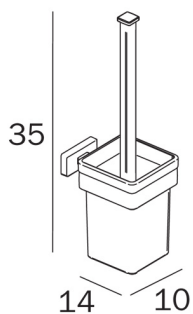

LEA

COD A18140

Wall-mounted toilet brush holder,
with satined glass dish

TECHNICAL DESIGN

LEA

FINISHES

-  **CR** Chrome-plated
-  **DR** Gilded
-  **BZ** Bronzed
-  **NE** Mat black
-  **WM** Mat white
-  **AC** Brushed nickel
-  **CF** Glossy black chrome
-  **OR** Glossy rose-coloured gilded
-  **CG** Brushed black chrome
-  **OS** Brushed rose-coloured gilded