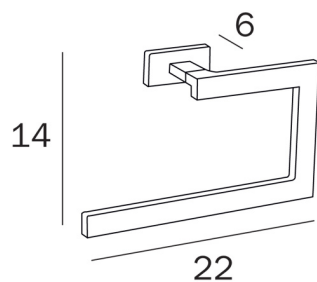

LEA

COD A18160

Ring towel holder

TECHNICAL DESIGN

LEA

FINISHES

CR Chrome-plated

DR Gilded