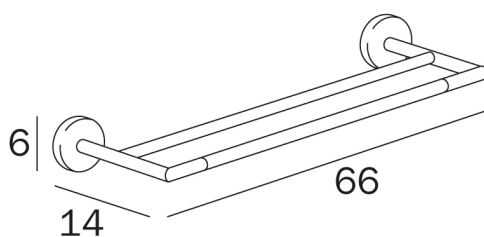

FORUM

COD A3619C

Double towel holder, centre
distance 60 cm

TECHNICAL DESIGN

FINISHES

CR Chrome-plated