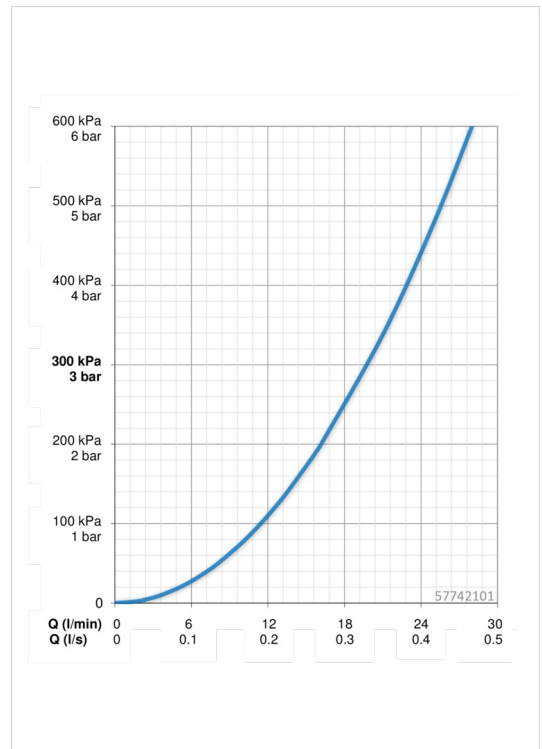

57742101
HANSASTELA
Bath and shower faucet

EAN: 4015474139749

- Bathroom
- Single-grip
- Chrome
- Fixed spout
- Torrent
- integrated diverter with automatic reset
- body made of DZR brass

Technical data

Flow properties

Flow-rate at 300 kPa **0.33 / 0.32 l/s**

Technical properties

DN-size (nominal dimension) **DN15**

Type approvals

ACS **16 ACC NY 205**