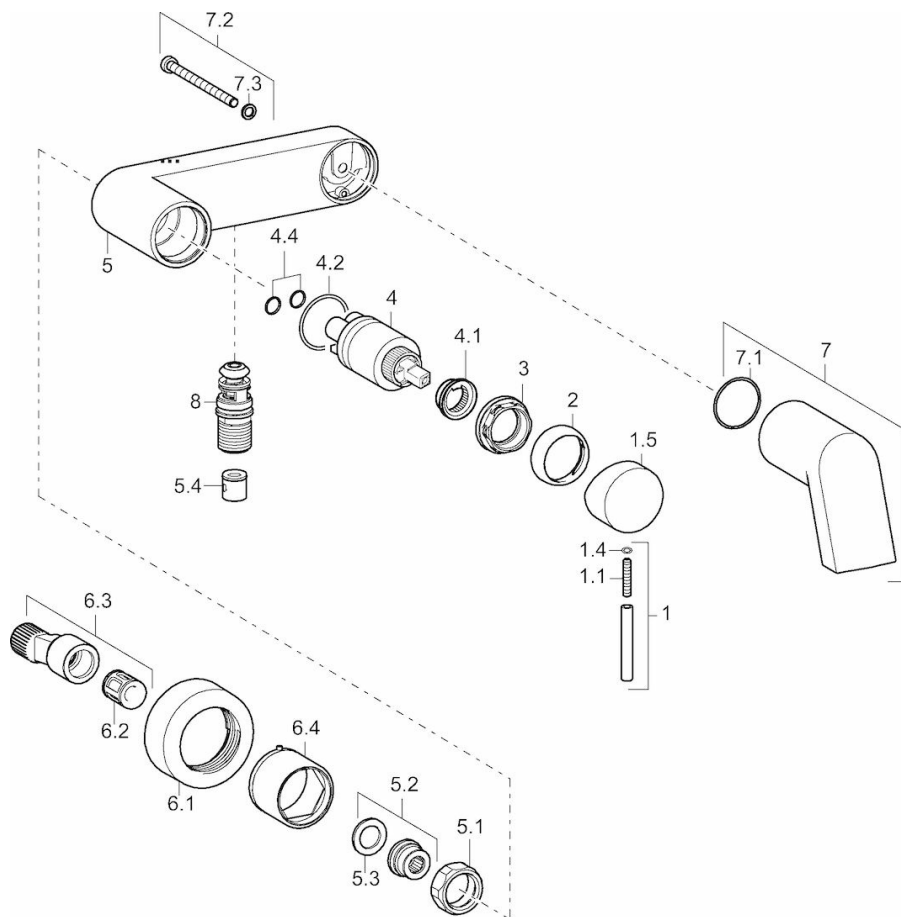

**57742101**  
**HANSASTELA**  
**Bath and shower faucet**

EAN: 4015474139749

- Bathroom
- Single-grip
- Chrome
- Fixed spout
- Torrent
- integrated diverter with automatic reset
- body made of DZR brass

### Technical properties

DN-size (nominal dimension) **DN15**

### Type approvals

ACS **16 ACC NY 205**

**Spare parts**

**SP57742101**

	Code
1	59913097
1.1	59913099
1.4	59913100
1.5	59913098
2	59912110
3	59912111
4	59912324
4	59913075
4.1	59912325
4.2	59912590
4.4	59905072
5.1	59902230
5.2	59904618
5.3	59902689
5.4	59905714
6.1	59913105
6.2	59904792
6.3	59910254
6.4	59913106
7	59913102
7.1	59913104
7.2	59913103
8	59913101
N.I.	59912108