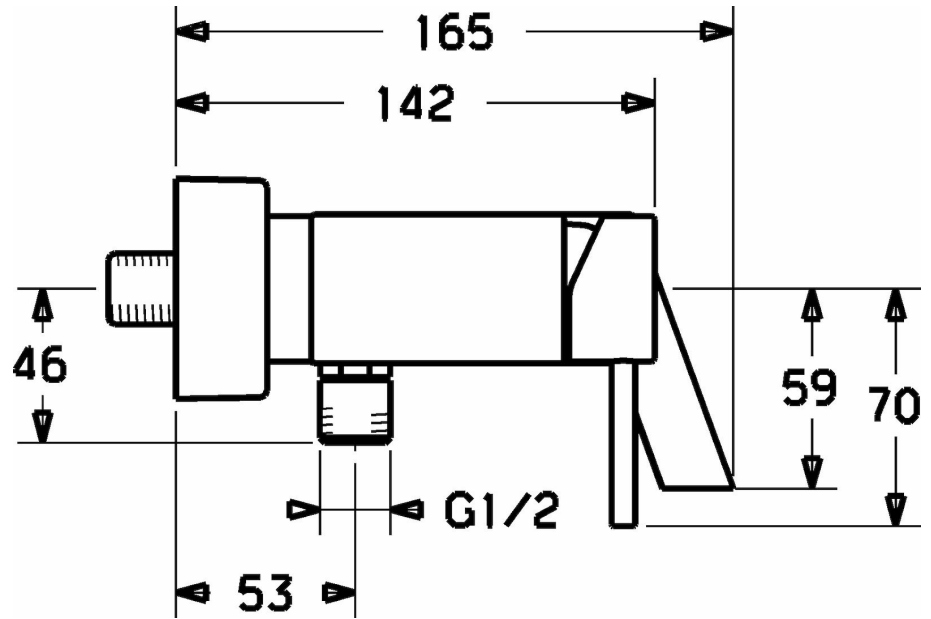

**57742101**  
**HANSASTELA**  
**Bath and shower faucet**

EAN: 4015474139749

- Bathroom
- Single-grip
- Chrome
- Fixed spout
- Torrent
- integrated diverter with automatic reset
- body made of DZR brass

### Flow properties

Flow-rate at 300 kPa **0.33 / 0.32 l/s**

### Technical properties

DN-size (nominal dimension) **DN15**

### Type approvals

ACS **16 ACC NY 205**

**Spare parts**

**SP57742101**

	Code
1	59913097
1.1	59913099
1.4	59913100
1.5	59913098
2	59912110
3	59912111
4	59912324
4	59913075
4.1	59912325
4.2	59912590
4.4	59905072
5.1	59902230
5.2	59904618
5.3	59902689
5.4	59905714
6.1	59913105
6.2	59904792
6.3	59910254
6.4	59913106
7	59913102
7.1	59913104
7.2	59913103
8	59913101
N.I.	59912108