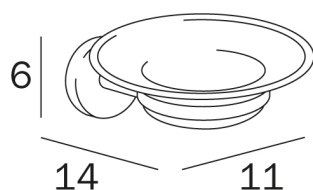

FORUM

COD A36110

Wall-mounted soap holder with
satined glass dish

TECHNICAL DESIGN

FINISHES

CR Chrome-plated

GLASSES

21 Satined glass