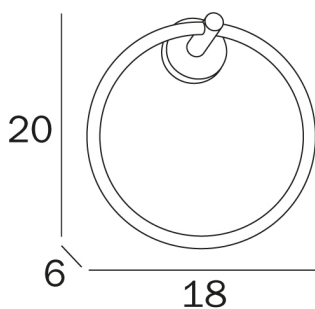

FORUM

COD A36160

Ring towel holder

TECHNICAL DESIGN

FINISHES

CR Chrome-plated

FORUM

TECHNOLOGIES