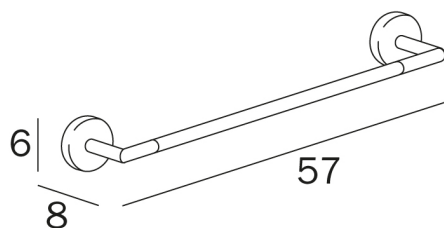

FORUM

COD A3618B

Towel holder

TECHNICAL DESIGN

FINISHES

CR Chrome-plated

FORUM

TECHNOLOGIES

VARIATIONS

COD A3618B

Towel holder

Centre distance 45 cm

COD A3618C

Towel holder

Centre distance 60 cm

COD A3618D

Towel holder

Centre distance 80 cm

FORUM

COD A3618E

Towel holder

Centre distance 30 cm