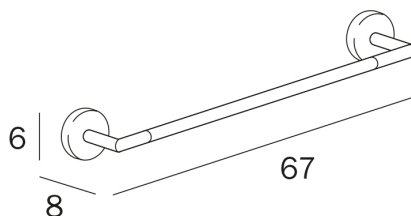

VARIATIONS

COD A3618B

Towel holder

Centre distance 45 cm

COD A3618C

Towel holder

Centre distance 60 cm

COD A3618D

Towel holder

Centre distance 80 cm

FORUM

COD A3618E

Towel holder

Centre distance 30 cm