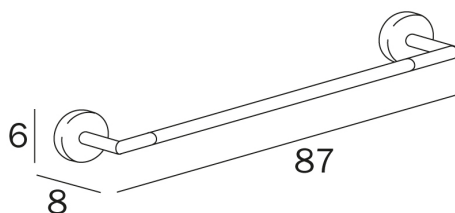

VARIATIONS

COD A3618B

Towel holder

Centre distance 45 cm

COD A3618C

Towel holder

Centre distance 60 cm

COD A3618D

Towel holder

Centre distance 80 cm

FORUM

COD A3618E

Towel holder

Centre distance 30 cm