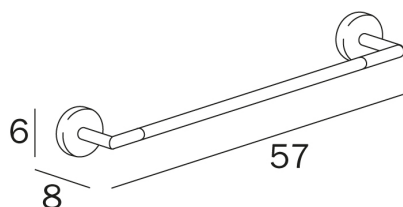

FORUM

COD A3618B

Towel holder

TECHNICAL DESIGN

FINISHES

CR Chrome-plated

FORUM

TECHNOLOGIES

VARIATIONS

COD A3618B

Towel holder

Centre distance 45 cm

COD A3618C

Towel holder

Centre distance 60 cm

COD A3618D

Towel holder

Centre distance 80 cm

FORUM

COD A3618E

Towel holder

Centre distance 30 cm