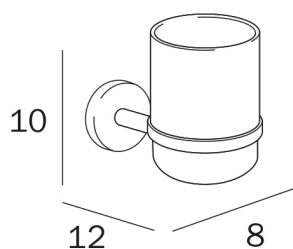

FORUM

COD A36100

Wall-mounted tumbler holder with
satined glass tumbler

TECHNICAL DESIGN

FINISHES

CR Chrome-plated

GLASSES

21 Satined glass